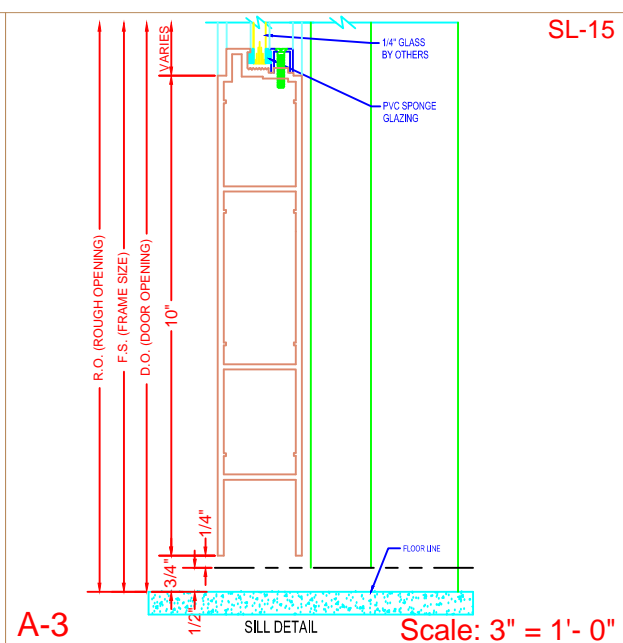

LEE'S SUMMIT  
R-7 SCHOOLS  
*Learning for Life*

Facilities Services  
Lee's Summit, MO  
Revision Date: 02/12/2019  
File Name: DSD.DWG

DOOR REPLACEMENT

Details

A2