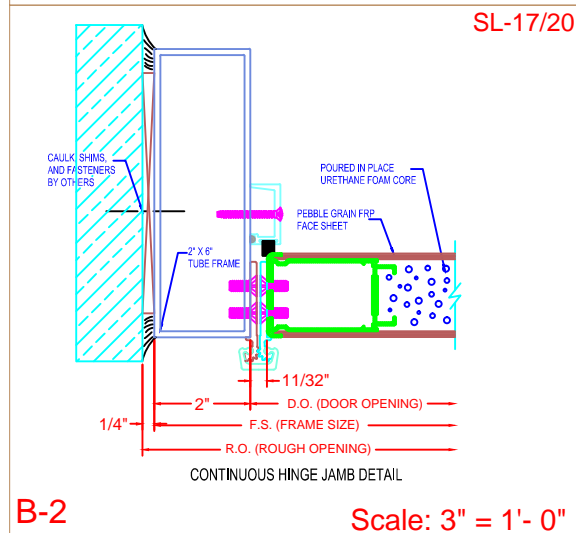

LEE'S SUMMIT  
R-7 SCHOOLS  
*Learning for Life*

Facilities Services  
Lee's Summit, MO  
Revision Date: 02/12/2019  
File Name: DSD.DWG

DOOR REPLACEMENT

Details

A2