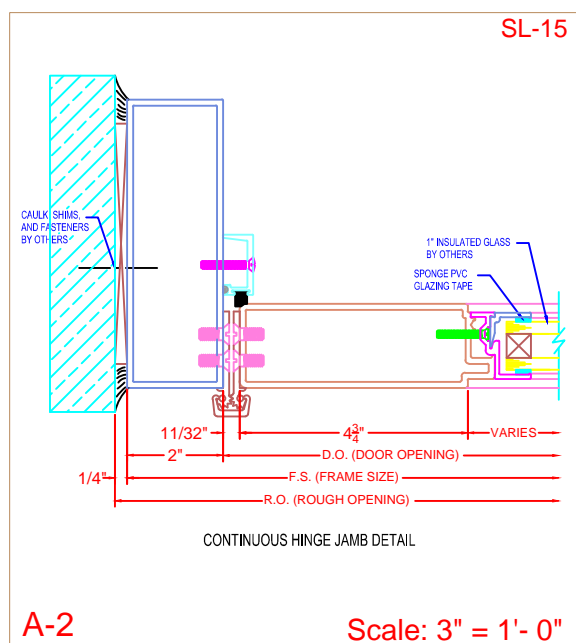

LEE'S SUMMIT  
R-7 SCHOOLS  
*Learning for Life*

Facilities Services  
Lee's Summit, MO  
Revision Date: 02/12/2019  
File Name: DSD.DWG

DOOR REPLACEMENT

Details

A2