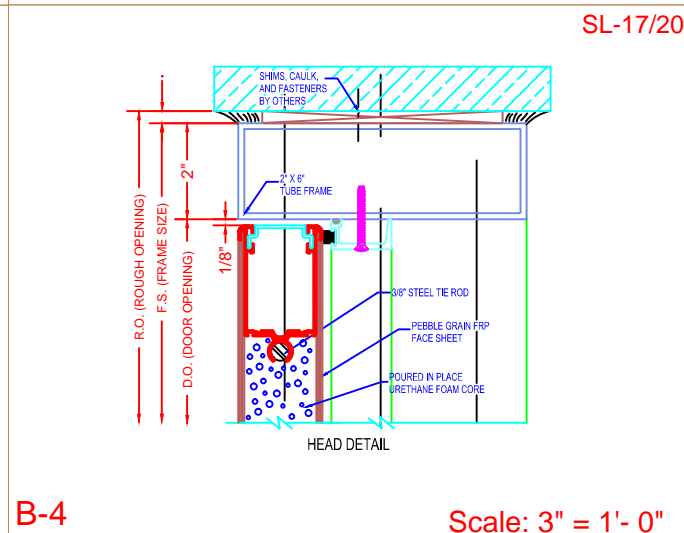

LEE'S SUMMIT  
R-7 SCHOOLS  
*Learning for Life*

Facilities Services  
Lee's Summit, MO  
Revision Date: 02/12/2019  
File Name: DSD.DWG

DOOR REPLACEMENT

Details

A2