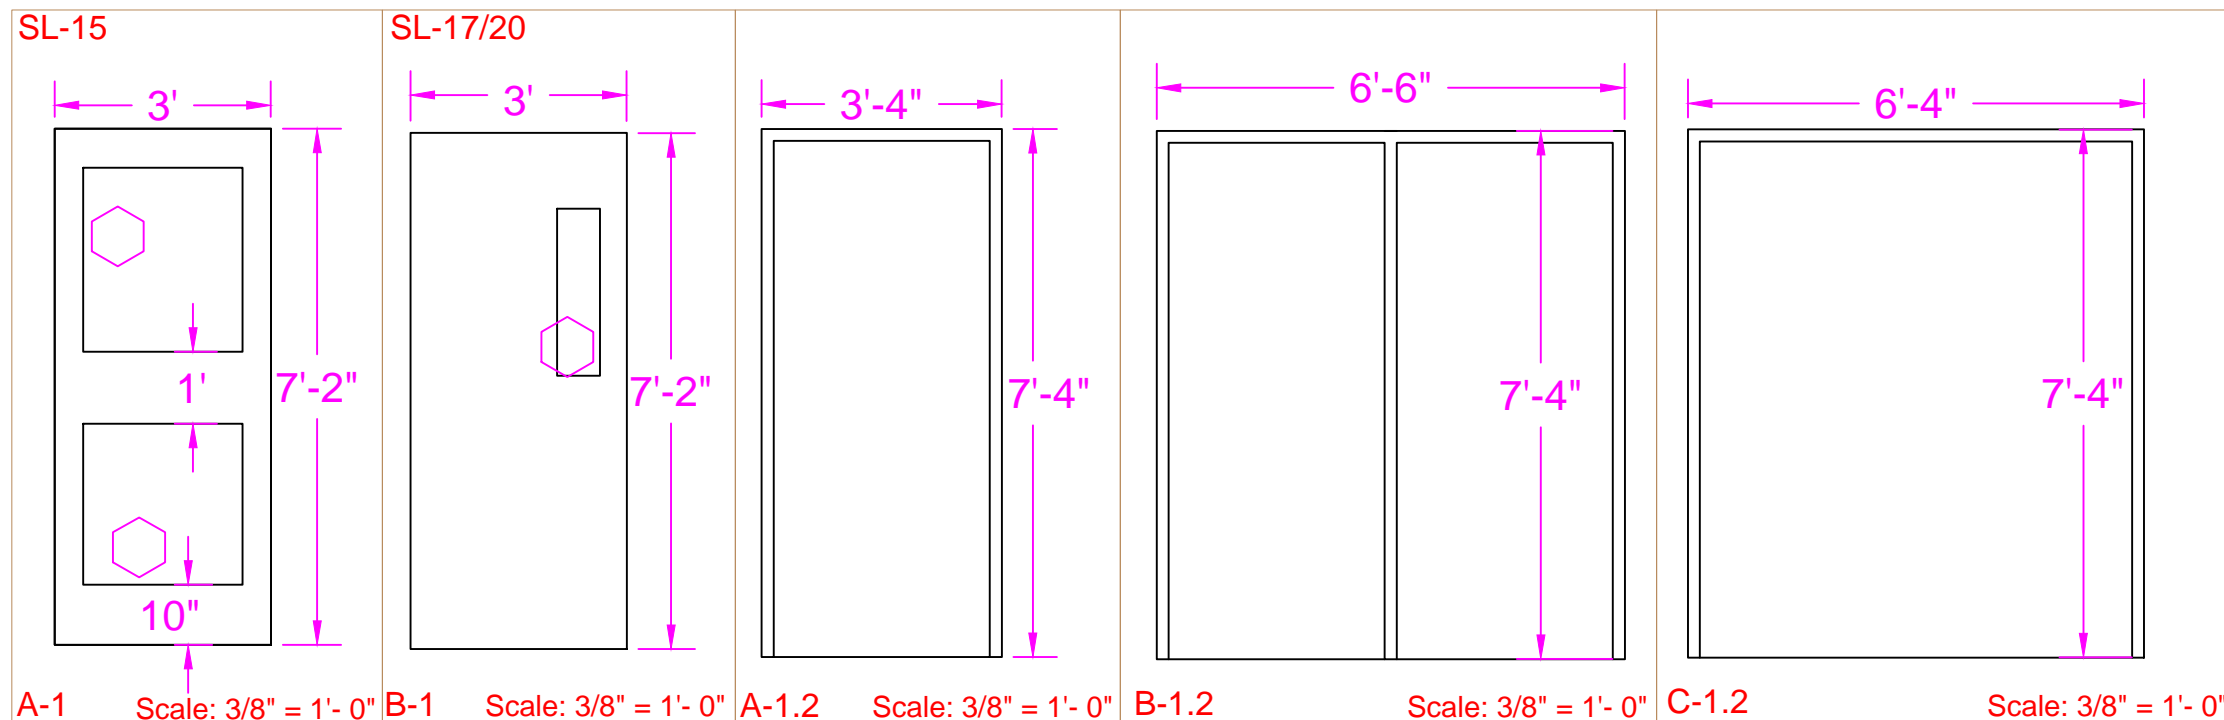

LEE'S SUMMIT  
R-7 SCHOOLS  
*Learning for Life*

Facilities Services  
Lee's Summit, MO  
Revision Date: 02/12/2019  
File Name: DSD.DWG

DOOR REPLACEMENT

Details

A2