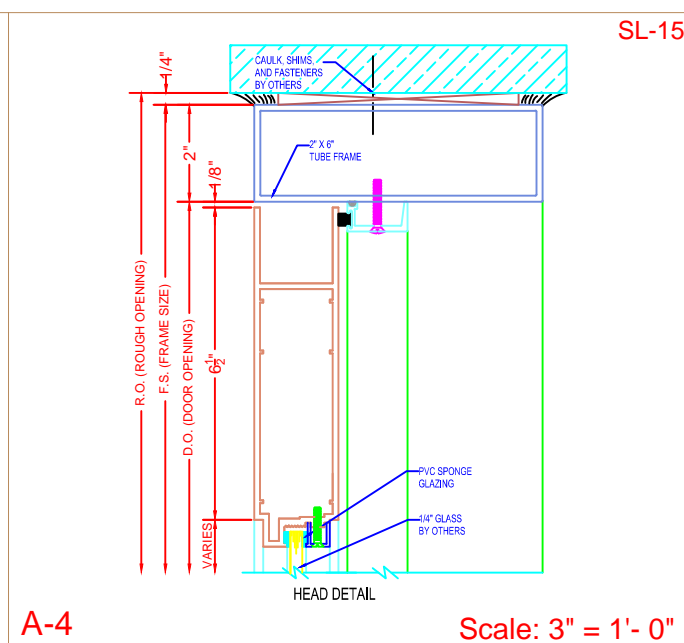

LEE'S SUMMIT  
R-7 SCHOOLS  
*Learning for Life*

Facilities Services  
Lee's Summit, MO  
Revision Date: 02/12/2019  
File Name: DSD.DWG

DOOR REPLACEMENT

Details

A2