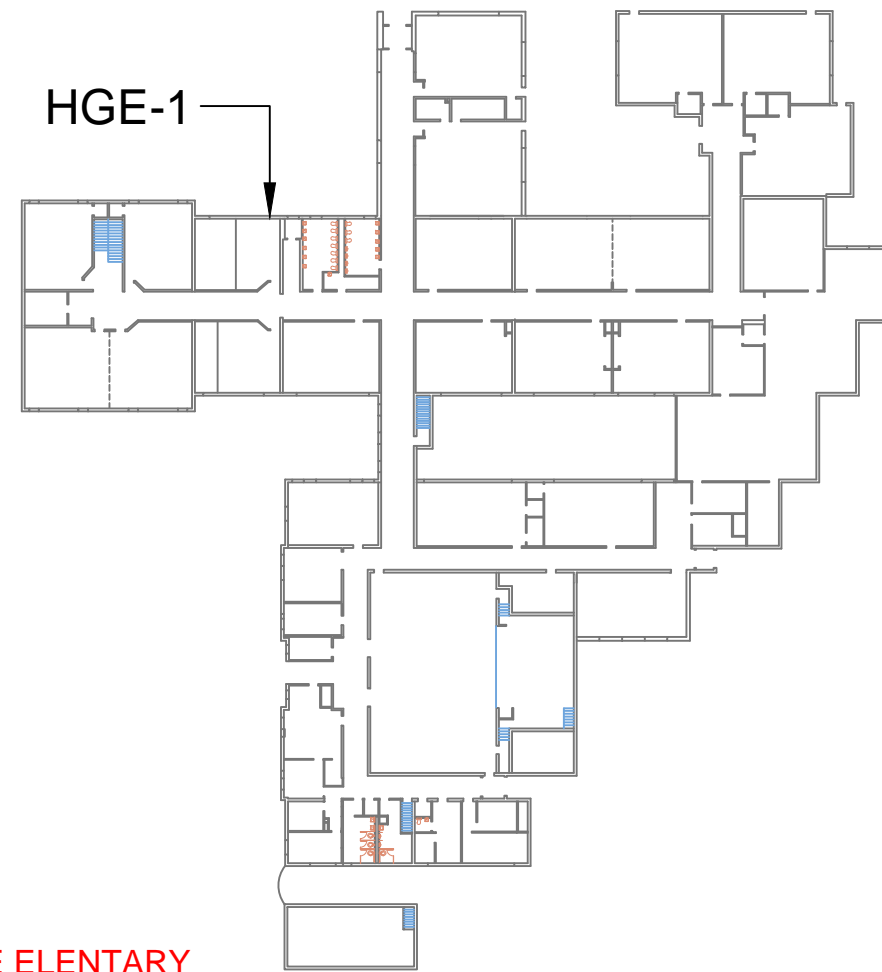

LEE'S SUMMIT HIGH SCHOOL

HAZEL GROVE ELENTARY

LEE'S SUMMIT ELEMENTARY

LEE'S SUMMIT NORTH HIGH SCHOOL

LEE'S SUMMIT
R-7 SCHOOLS
Learning for Life

Facilities Services
Lee's Summit, MO
Revision Date: 02/12/2019
File Name: DSD.DWG

DOOR REPLACEMENT

Layout

A1