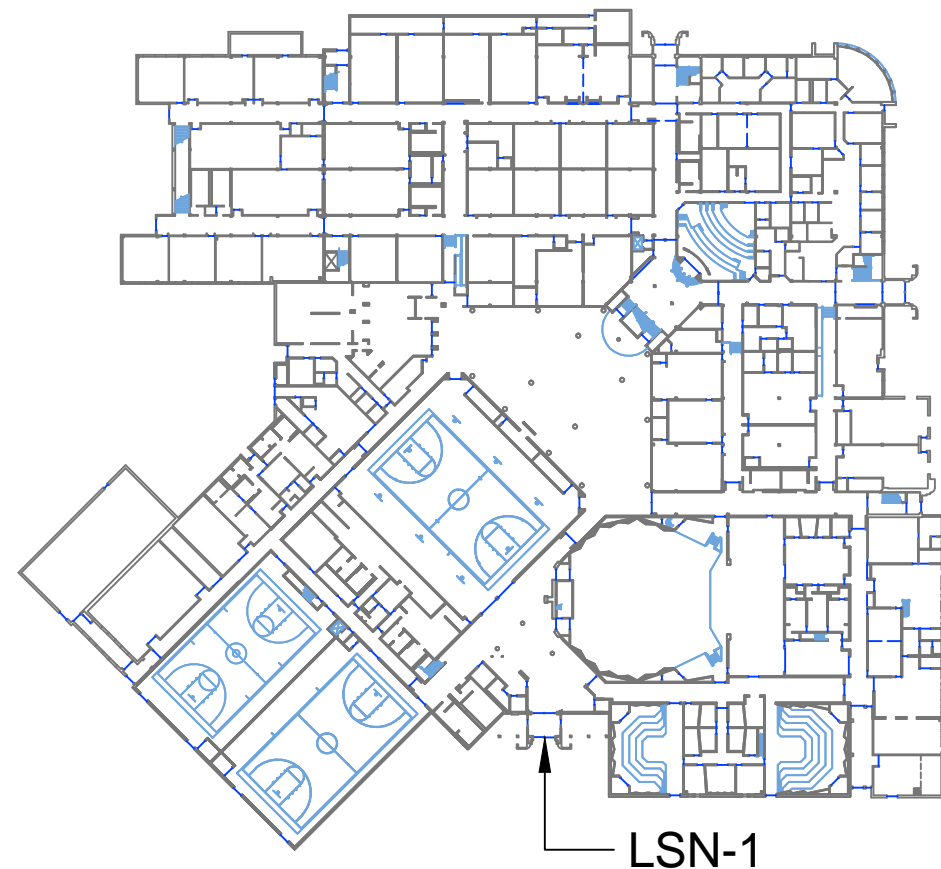

LEE'S SUMMIT HIGH SCHOOL

HAZEL GROVE ELENTARY

LEE'S SUMMIT ELEMENTARY

LEE'S SUMMIT NORTH HIGH SCHOOL

LEE'S SUMMIT
R-7 SCHOOLS
Learning for Life

Facilities Services
Lee's Summit, MO
Revision Date: 02/12/2019
File Name: DSD.DWG

DOOR REPLACEMENT

Layout

A1