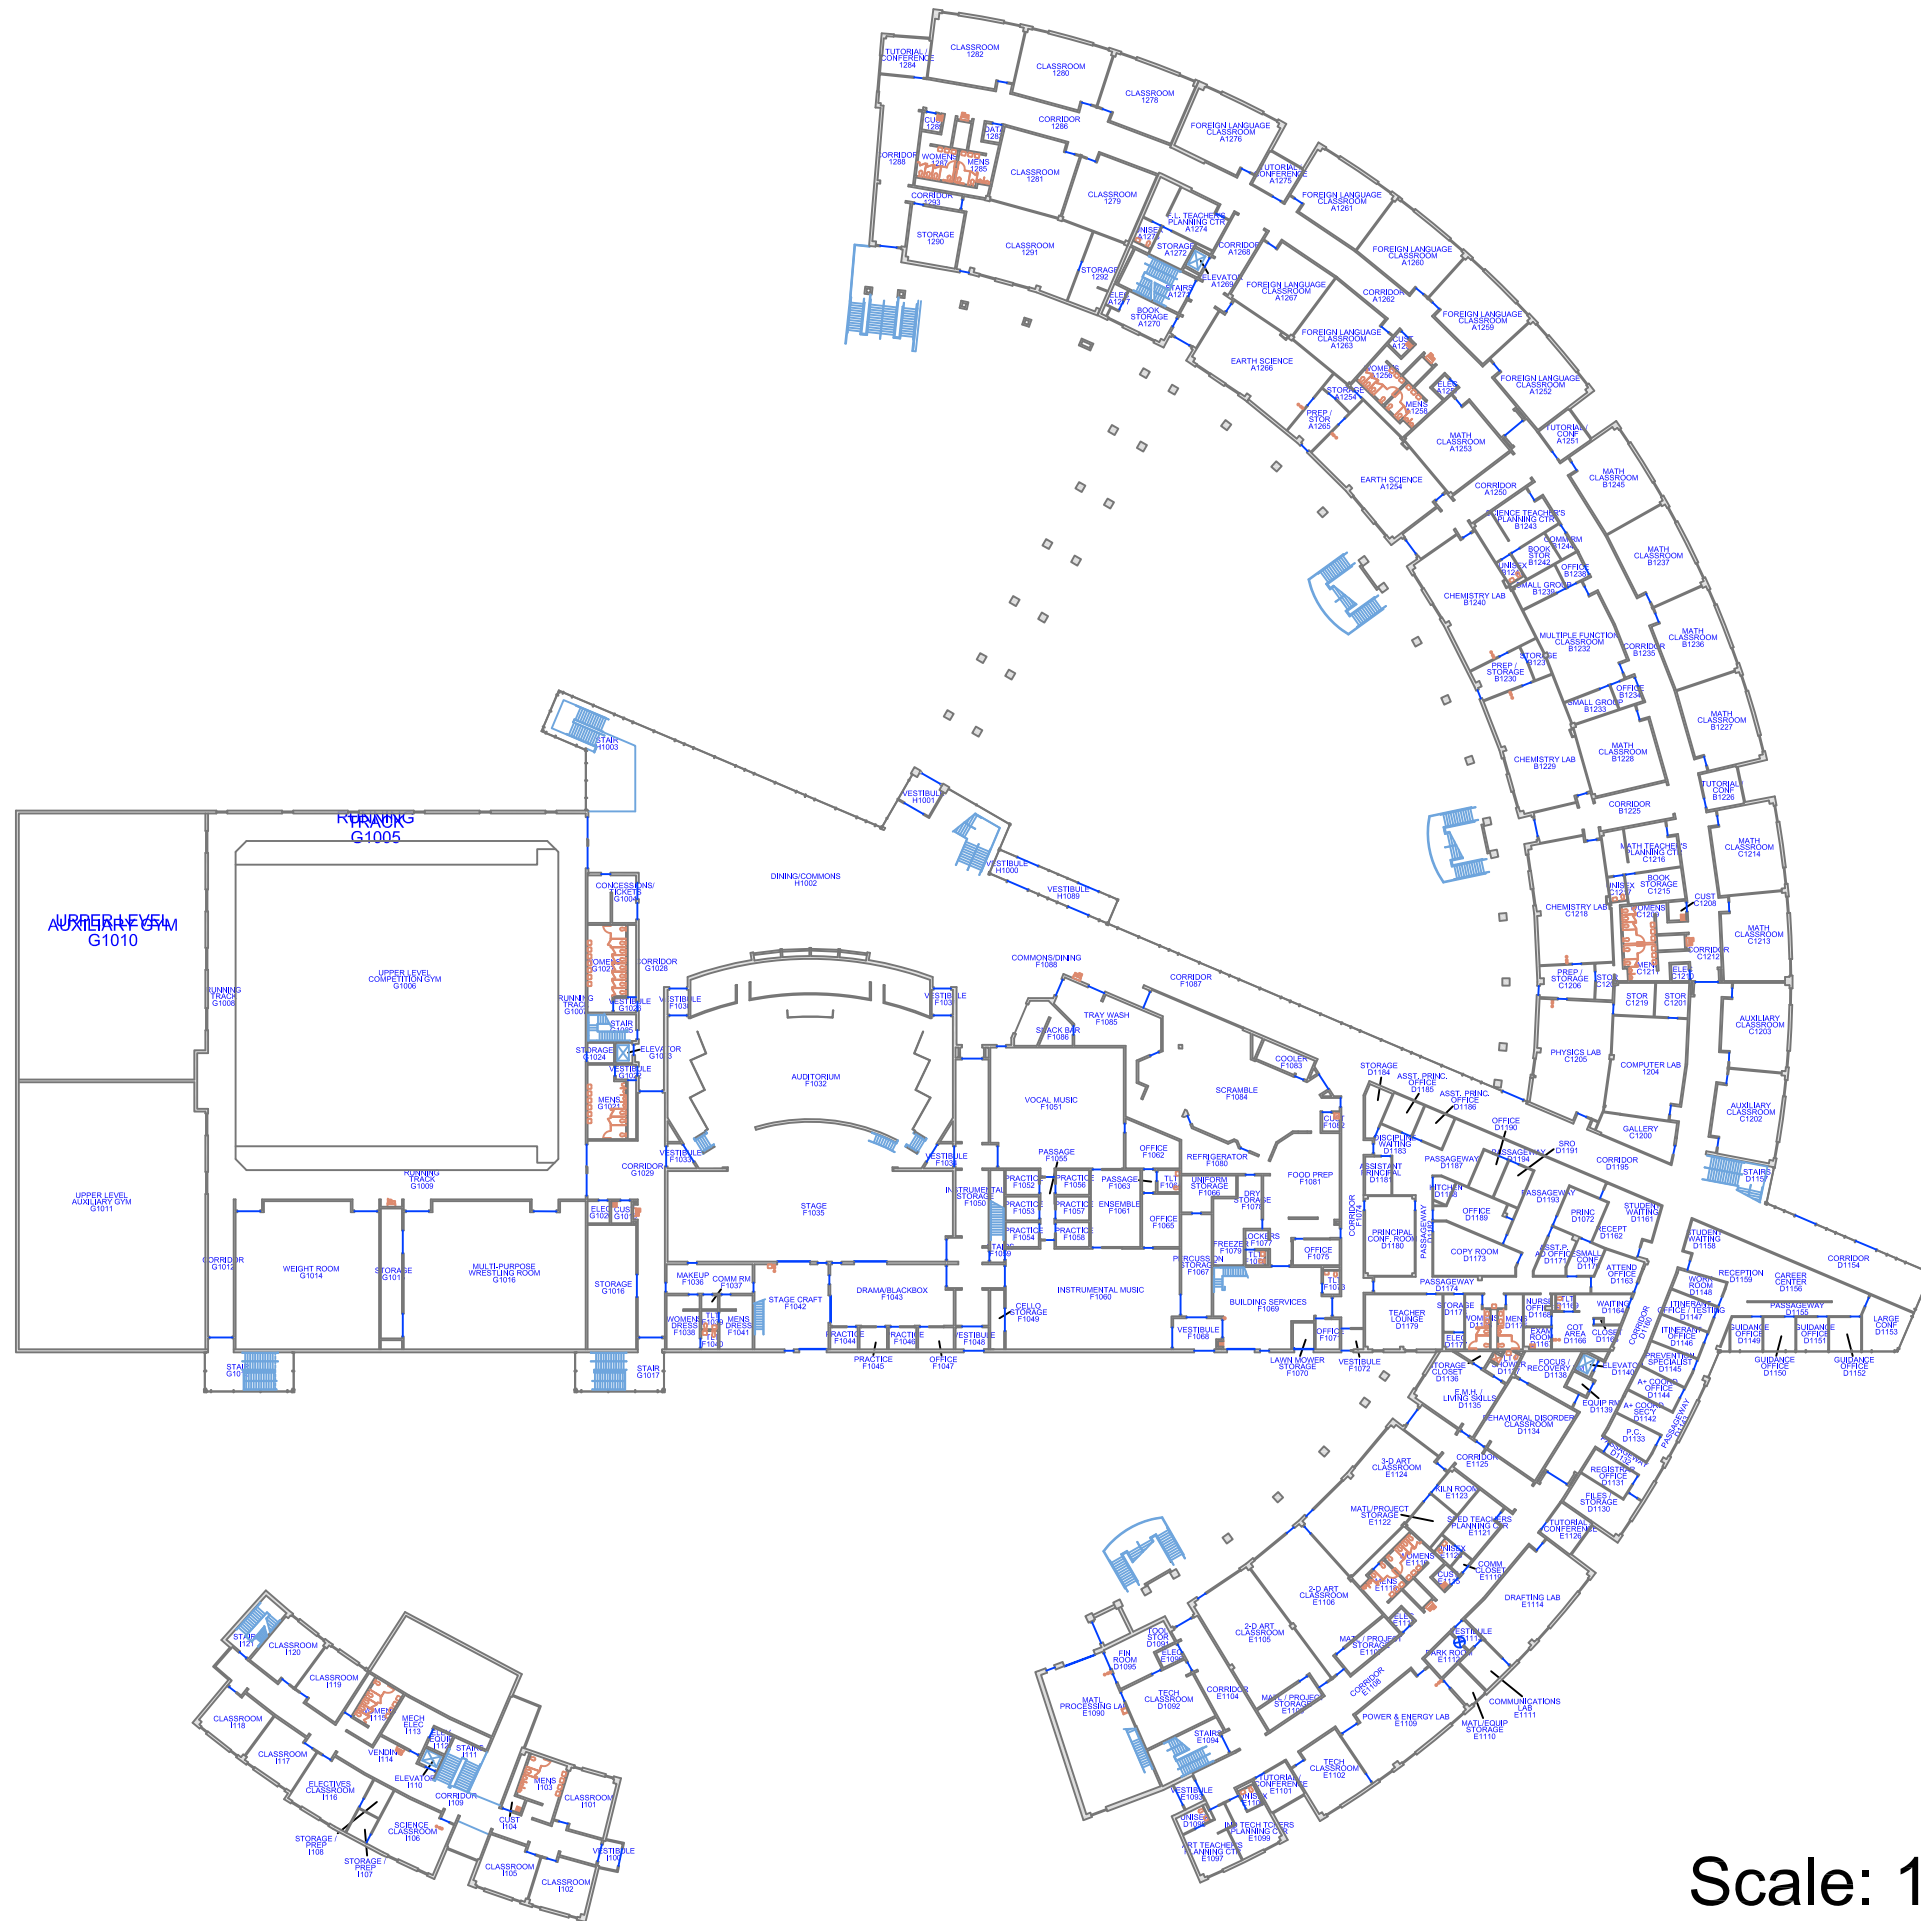

Facilities Services  
Lee's Summit, MO  
Revision Date: 12.5.2017  
File Name: LSW.dwg

LEE'S SUMMIT WEST  
HIGH SCHOOL

ROOM NUMBERING PLAN - MAIN LEVEL

2.0

Scale: 1"=70'